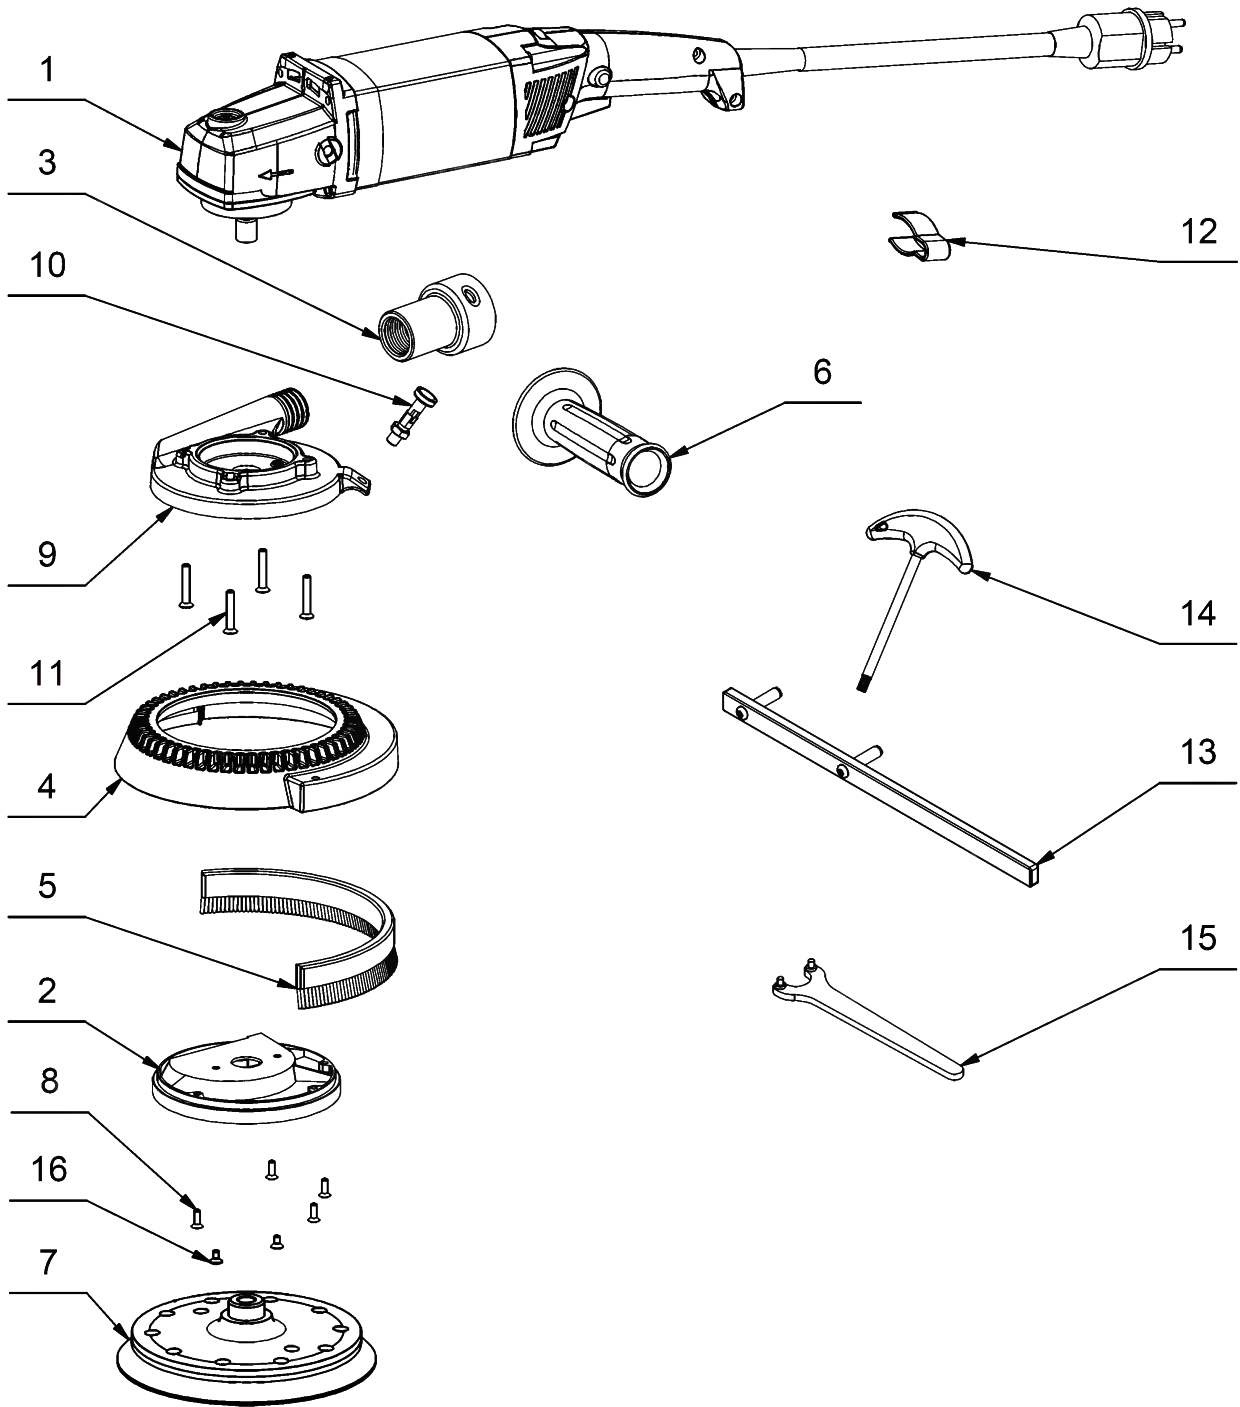

Ersatzteilliste

Frank Gecko Flex 230V EU

Inhaltsverzeichnis

3 Gecko Flex (01395/2015-heute)	3
1 Machine	5
2 Motor	8
3 Circuit diagram	11
4 Tool kit	14
1 Equipment kit Gecko Flex	16

3 Gecko Flex (01395/2015-heute)

3 Gecko Flex (01395/2015-heute)

Item no.	Article no.	Description
1	01_01_060037	Machine
2	03_02_060037	Motor
3	01_03_060037	Circuit diagram
4	01_04_060037	Tool kit

1 Machine

1 Machine

1 Machine

Item no.	Article no.	Description	Quantity
1	060972	Motor 230V Gecko Flex	1
2	061132	Flange cover Gecko Flex	1
3	061133	Adapter Gecko Flex	1
4	061130	Cover Gecko Flex	1
5	061128	Brush Gecko Flex	1
6	061166	Handle Gecko M8x12 Flex	1
7	061162	PLATE VELCRO DISC GECKO FLEX	1
8	061369	Countersunk screw M4x12 TORX	4
9	061126	Flange suction Gecko Flex	1
9	068330	flange silver Gecko Flex	1
10	061484	Locking pin Gecko Flex	1
11	061370	Countersunk screw M5x30 TORX	4
12	061621	Hose support	1
13	061662	BT twin hole spannerGeckoFlex sZNr.61659	1
14	061679	Torx wrench TX 40	1
15	018642	Twin hole spanner DIN3116-SW30-4mm	1
16	171206	Countersunk screw M4x8 Torx	2

3 Circuit diagram

3 Circuit diagram

3 Circuit diagram

4 Tool kit

4 Tool kit

Item no.	Article no.	Description
1	078125	Equipment kit Gecko Flex

1 Equipment kit Gecko Flex

Article no.	Description	Quantity
061659	Twin hole spanner Gecko Flex	1
015315	Hearing protectors	1
016732	Fine dust mask Gecko/URS/Cobra	1
018642	Twin hole spanner DIN3116-SW30-4mm	1
061133	Adapter Gecko Flex	1
062005	ZIRCON VELCRO DISC 178 MM 10-HOLES K 80	3
062002	ZIRCON VELCRO DISC 178 MM 10-HOLES K 40	3
061679	Torx wrench TX 40	1
061128	Brush Gecko Flex	1
061162	PLATE VELCRO DISC GECKO FLEX	1
061491	Clamping washer Gecko Flex	1
061166	Handle Gecko M8x12 Flex	1