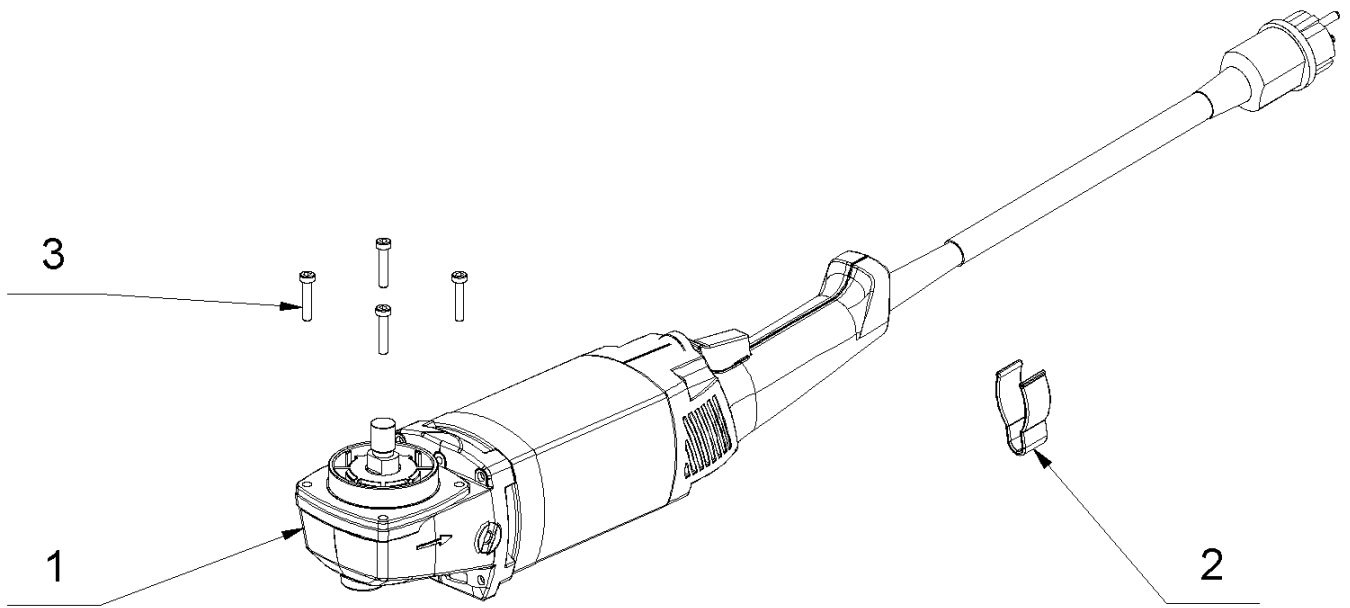

3 Gecko Flex (01395/2015-heute)

Item no.	Article no.	Description
1	01_01_060037	Machine
2	03_02_060037	Motor
3	01_03_060037	Circuit diagram
4	01_04_060037	Tool kit

1 Machine

1 Machine

1 Machine

Item no.	Article no.	Description	Quantity
1	060972	Motor 230V Gecko Flex	1
2	061132	Flange cover Gecko Flex	1
3	061133	Adapter Gecko Flex	1
4	061130	Cover Gecko Flex	1
5	061128	Brush Gecko Flex	1
6	061166	Handle Gecko M8x12 Flex	1
7	061162	PLATE VELCRO DISC GECKO FLEX	1
8	061369	Countersunk screw M4x12 TORX	4
9	061126	Flange suction Gecko Flex	1
9	068330	flange silver Gecko Flex	1
10	061484	Locking pin Gecko Flex	1
11	061370	Countersunk screw M5x30 TORX	4
12	061621	Hose support	1
13	061662	BT twin hole spannerGeckoFlex sZNr.61659	1
14	061679	Torx wrench TX 40	1
15	018642	Twin hole spanner DIN3116-SW30-4mm	1
16	171206	Countersunk screw M4x8 Torx	2