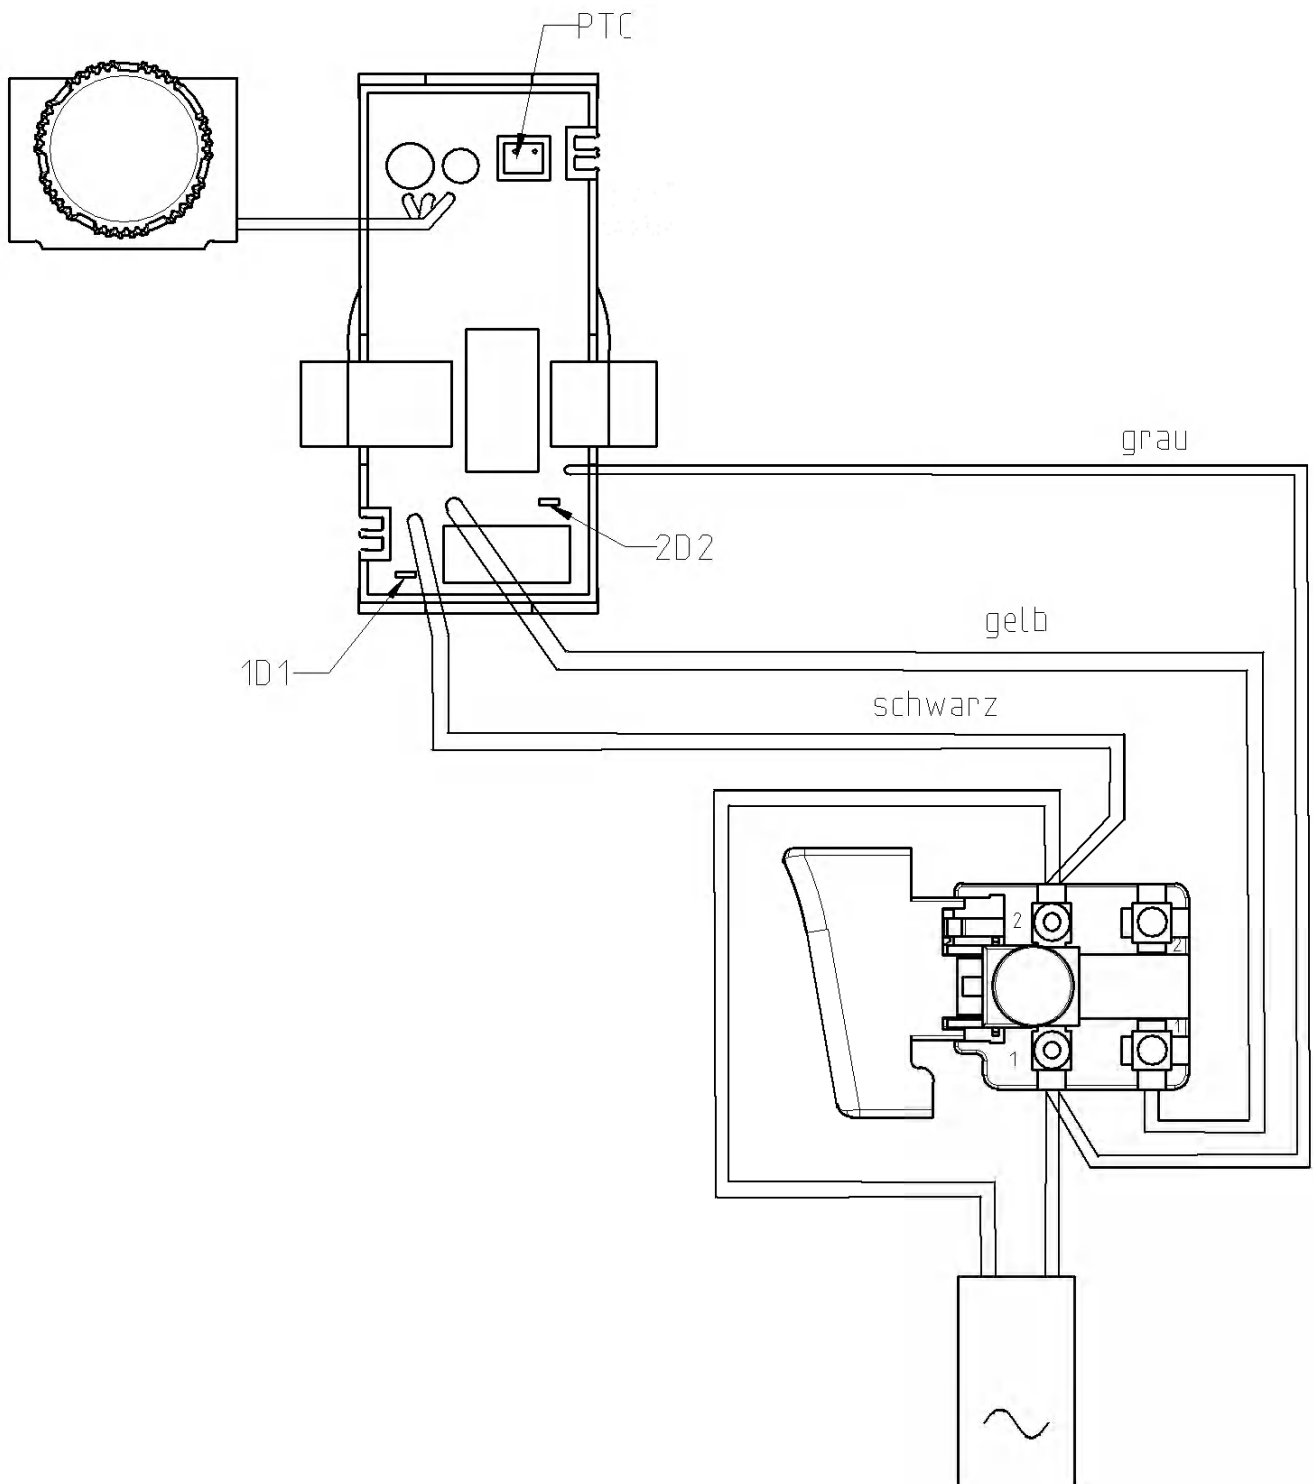

3 Gecko Flex (01395/2015-heute)

Item no.	Article no.	Description
1	01_01_060037	Machine
2	03_02_060037	Motor
3	01_03_060037	Circuit diagram
4	01_04_060037	Tool kit

1 Machine

1 Machine

1 Machine

Item no.	Article no.	Description	Quantity
1	060972	Motor 230V Gecko Flex	1
2	061132	Flange cover Gecko Flex	1
3	061133	Adapter Gecko Flex	1
4	061130	Cover Gecko Flex	1
5	061128	Brush Gecko Flex	1
6	061166	Handle Gecko M8x12 Flex	1
7	061162	PLATE VELCRO DISC GECKO FLEX	1
8	061369	Countersunk screw M4x12 TORX	4
9	061126	Flange suction Gecko Flex	1
9	068330	flange silver Gecko Flex	1
10	061484	Locking pin Gecko Flex	1
11	061370	Countersunk screw M5x30 TORX	4
12	061621	Hose support	1
13	061662	BT twin hole spannerGeckoFlex sZNr.61659	1
14	061679	Torx wrench TX 40	1
15	018642	Twin hole spanner DIN3116-SW30-4mm	1
16	171206	Countersunk screw M4x8 Torx	2

3 Circuit diagram

3 Circuit diagram

3 Circuit diagram

4 Tool kit

4 Tool kit

Item no.	Article no.	Description
1	078125	Equipment kit Gecko Flex

1 Equipment kit Gecko Flex

Article no.	Description	Quantity
061659	Twin hole spanner Gecko Flex	1
015315	Hearing protectors	1
016732	Fine dust mask Gecko/URS/Cobra	1
018642	Twin hole spanner DIN3116-SW30-4mm	1
061133	Adapter Gecko Flex	1
062005	ZIRCON VELCRO DISC 178 MM 10-HOLES K 80	3
062002	ZIRCON VELCRO DISC 178 MM 10-HOLES K 40	3
061679	Torx wrench TX 40	1
061128	Brush Gecko Flex	1
061162	PLATE VELCRO DISC GECKO FLEX	1
061491	Clamping washer Gecko Flex	1
061166	Handle Gecko M8x12 Flex	1