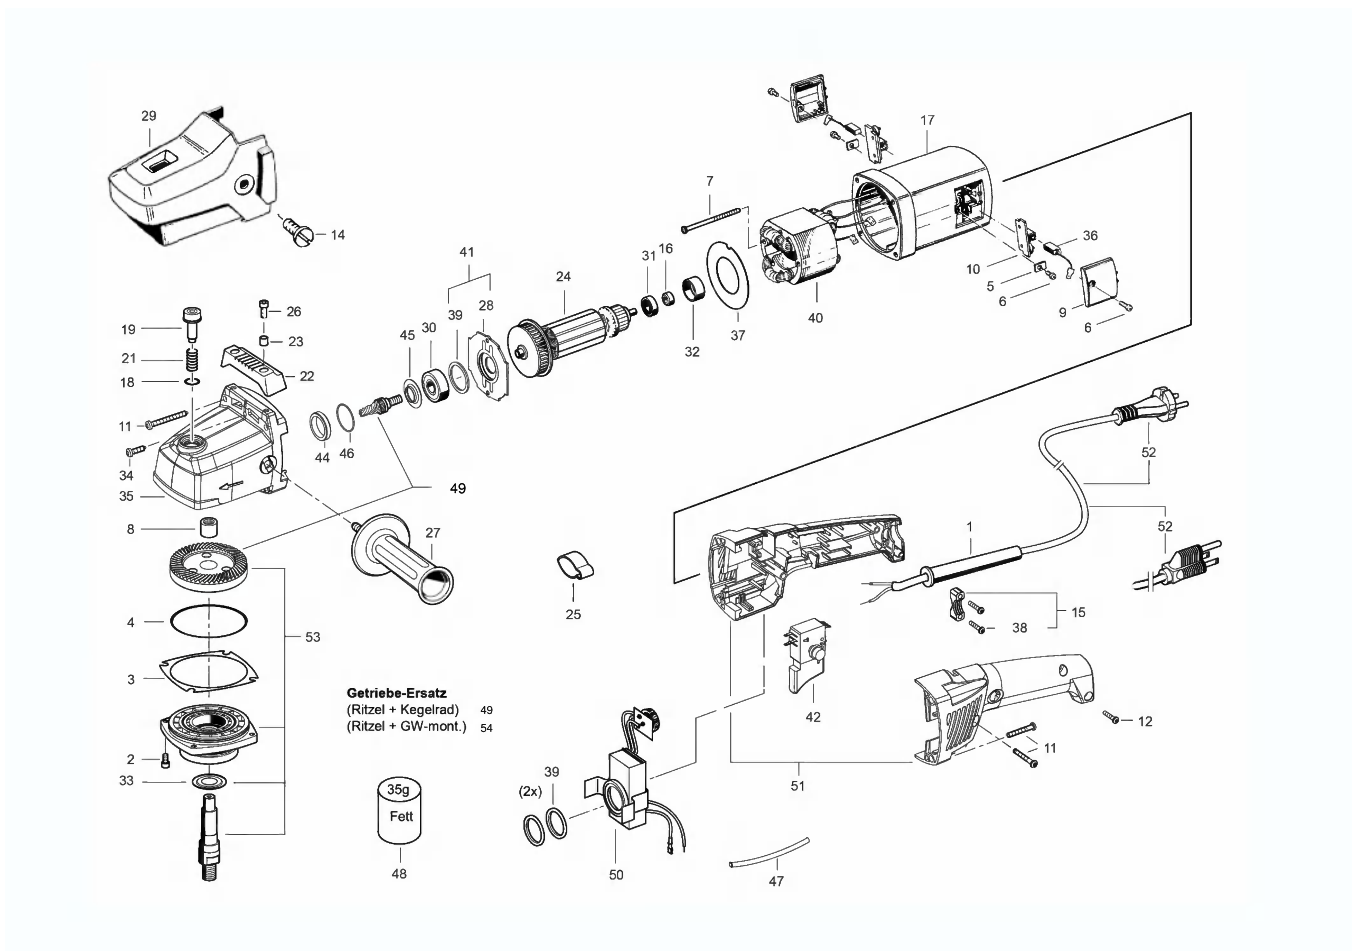

2 Motor

2 Motor

Item no.	Article no.	Description	Quantity
1	079907	Cable protection cover Gecko Flex	1
2	017610	Cylinder head screw M5x16 DIN 912	4
3	068201	Spacer 0,2mm Gecko Flex	1
4	065508	O-Ring 70x2 Gecko Flex	1
5	068197	Bracket Gecko Flex	2
6	018039	Screw KT4x12 Motor Duro 2.0	4
7	018049	Screw Flex Junio 03	2
8	066296	Sinter bearing Gecko Flex	1
9	075703	Carbon brush holder cap Gecko Flex	2
10	067379	Carbon brush holder Gecko Flex	2
11	075700	Screw KT 5x35 Gecko Flex	4
12	079908	Screw KT Gecko Flex	2
14	067698	Plastic screw M8x10 GeckoFlex	2
15	079905	Cable clamp Gecko Flex	1
16	079904	Magnetic ring cpl.10pin Gecko Flex	1
17	074874	Motor housing Gecko Flex	1
18	019459	O-Ring 12,42x1,78	1
19	079539	Locking button cpl. Gecko Flex	1
21	019458	Pressure spring 9x14,5x0,6	1
22	067765	Strip for shelf Gecko Flex	1
23	067767	Spacer sleeve Gecko Flex	2
24	079915	Armature 230V Gecko Flex start09/2015	1
25	061621	Hose support	3
26	067768	Cylinder head bolt M 4x 12 DIN 85	2
27	061166	Handle Gecko M8x12 Flex	1
28	074908	Bearing cover Gecko Flex	1
29	067697	Handle casing with Pin Gecko Flex	1
30	041147	Ball bearing Flex Junio 07	1
31	041146	Ball bearing 607-2RS Flex Junio 07	1
32	065263	Bearing ring Gecko Flex	1
33	079909	Washer Gecko Flex	1
34	018048	Screw KT Flex Junio 03	2
35	073631	Gear box housing Gecko Flex	1
36	062993	carbon brush 230V Gecko Flex	1