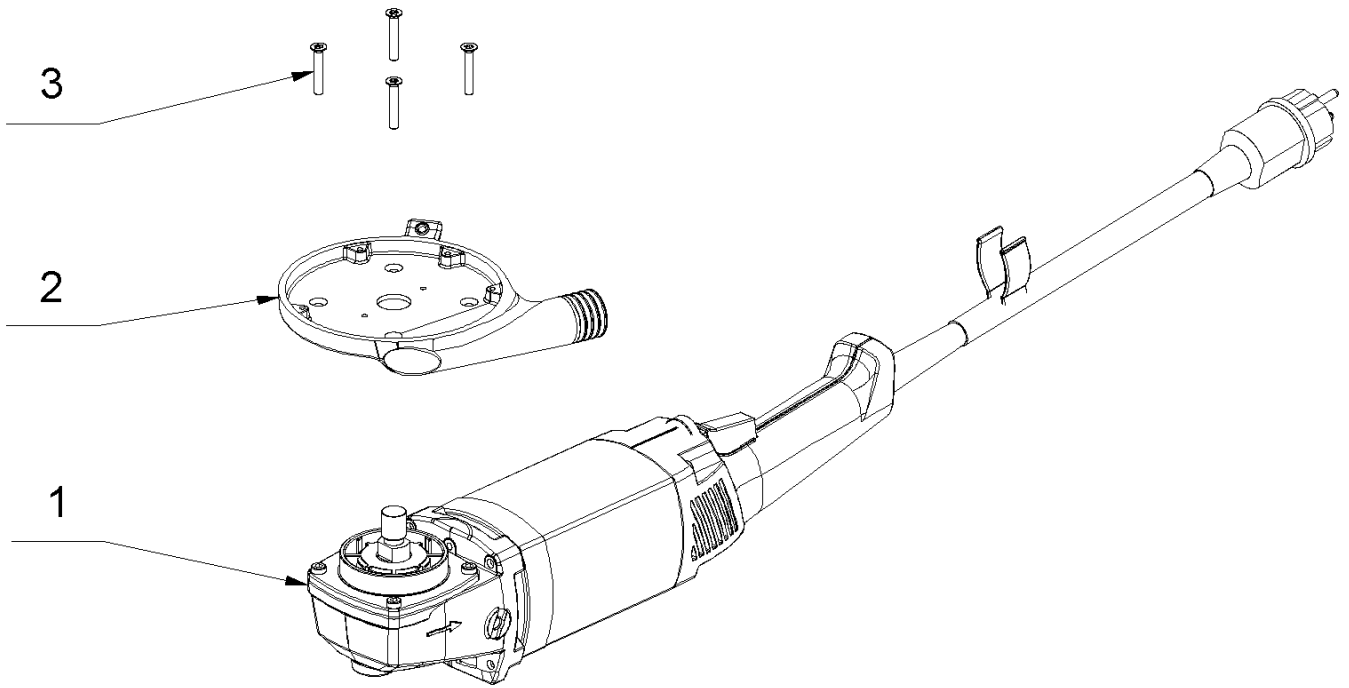

3 Circuit diagram