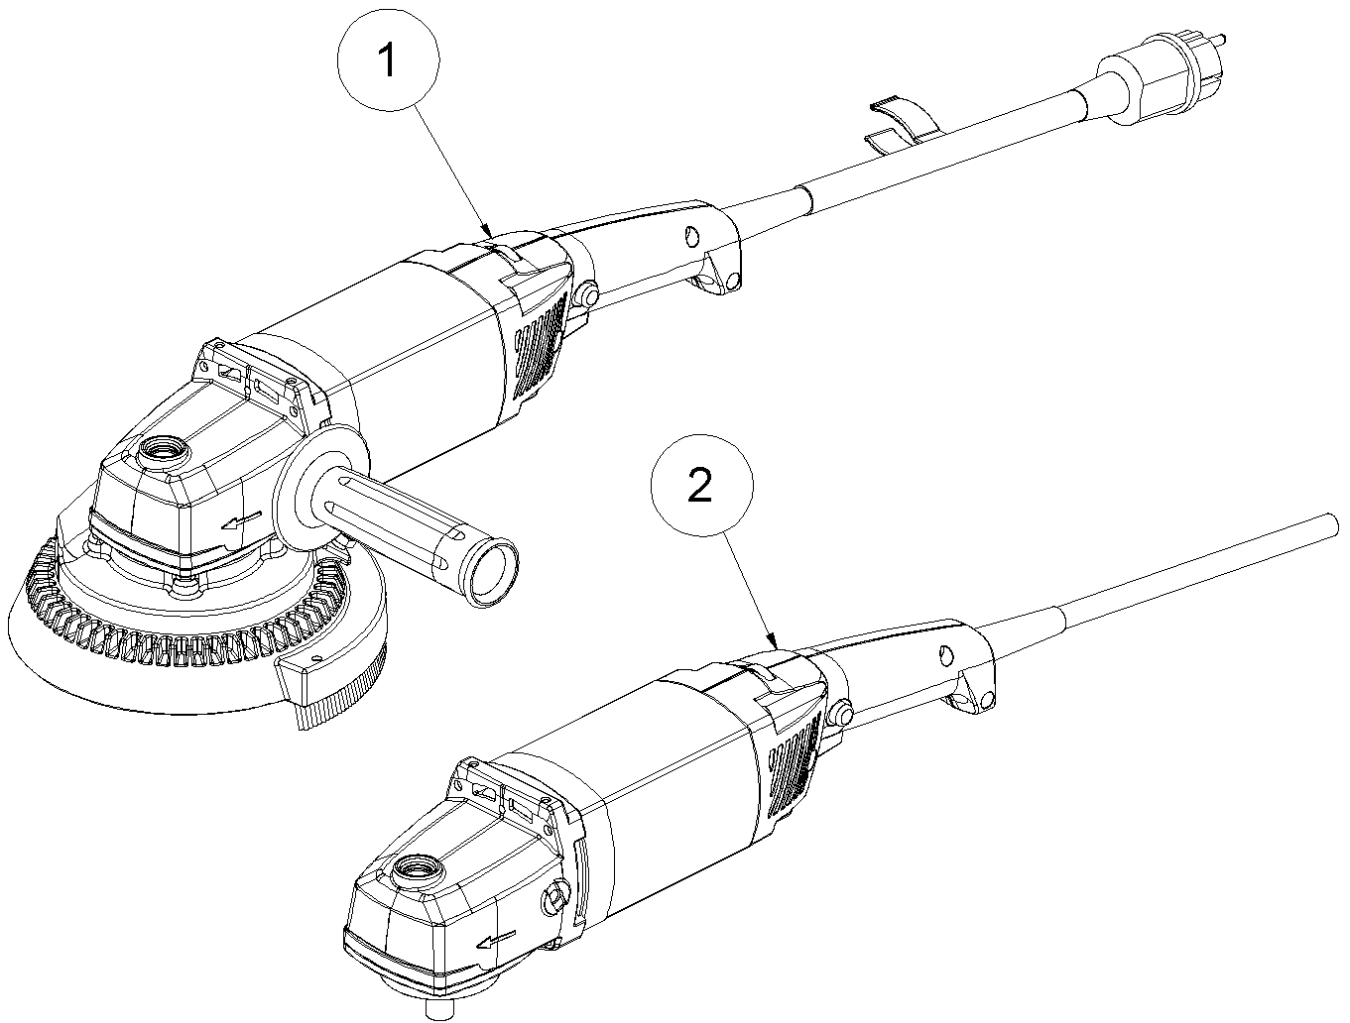

Ersatzteilliste

Frank Gecko Flex 230V EU

Inhaltsverzeichnis

3 Gecko Flex (01395/2015-heute)	3
1 Machine	5
2 Motor	8
3 Circuit diagram	11
4 Tool kit	14
1 Equipment kit Gecko Flex	16

3 Gecko Flex (01395/2015-heute)

3 Gecko Flex (01395/2015-heute)

Item no.	Article no.	Description
1	01_01_060037	Machine
2	03_02_060037	Motor
3	01_03_060037	Circuit diagram
4	01_04_060037	Tool kit

1 Machine

1 Machine

1 Machine

Item no.	Article no.	Description	Quantity
1	060972	Motor 230V Gecko Flex	1
2	061132	Flange cover Gecko Flex	1
3	061133	Adapter Gecko Flex	1
4	061130	Cover Gecko Flex	1
5	061128	Brush Gecko Flex	1
6	061166	Handle Gecko M8x12 Flex	1
7	061162	PLATE VELCRO DISC GECKO FLEX	1
8	061369	Countersunk screw M4x12 TORX	4
9	061126	Flange suction Gecko Flex	1
9	068330	flange silver Gecko Flex	1
10	061484	Locking pin Gecko Flex	1
11	061370	Countersunk screw M5x30 TORX	4
12	061621	Hose support	1
13	061662	BT twin hole spannerGeckoFlex sZNr.61659	1
14	061679	Torx wrench TX 40	1
15	018642	Twin hole spanner DIN3116-SW30-4mm	1
16	171206	Countersunk screw M4x8 Torx	2