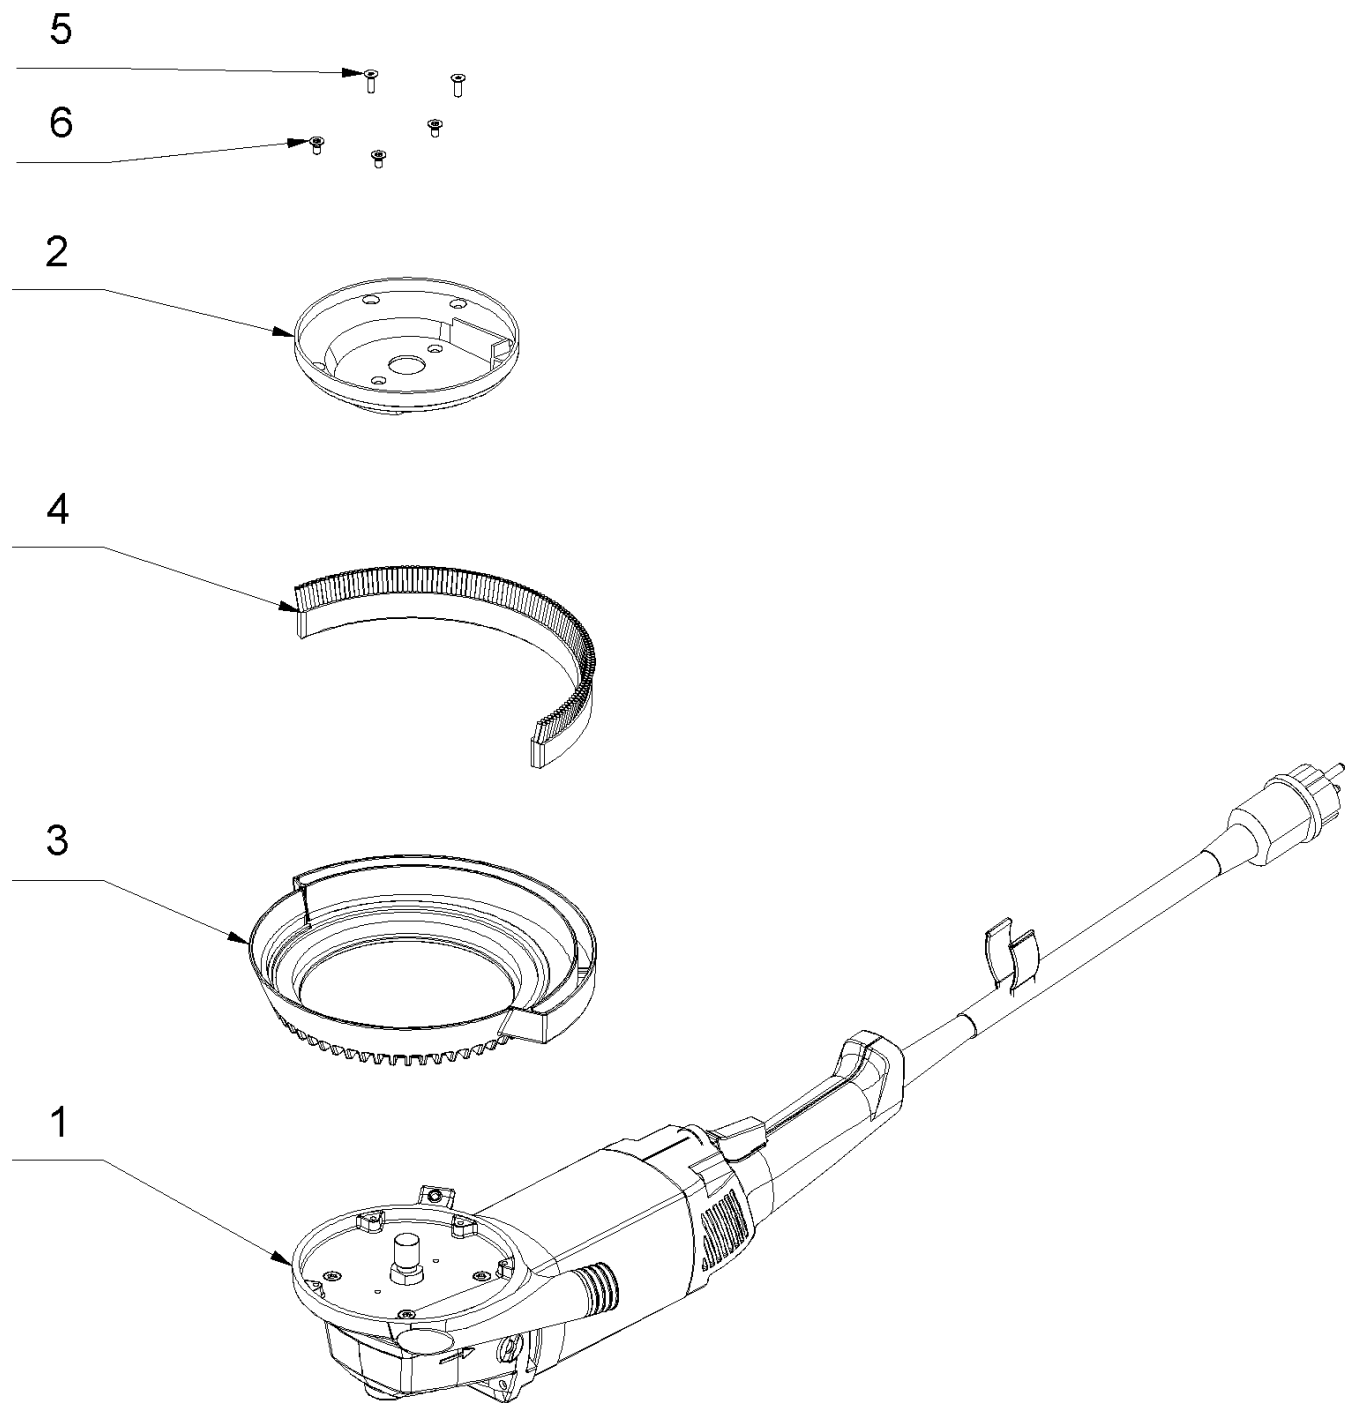

2 Motor

Item no.	Article no.	Description	Quantity
37	074910	Air guide Gecko Flex	1
38	018050	Screw Flex Junio 03	2
39	067788	Sealing ring Gecko Flex	3
40	062991	Magnetic field coils 230V Gecko Flex	1
41	079177	Bearing cap with seal Gecko Flex	1
42	062996	Switch with lock Gecko Flex	1
44	069255	Ring aluminium Gecko Flex	1
45	069310	Tight cuff Gecko Flex	1
46	069254	Sealing ring Ø24x1 Gecko Flex	1
47	079911	Protection cover Gecko Flex	1
48	134434	Fat for Gecko Flex Motor SEE 163993	1
49	080408	Bevel gear + pinion Gecko Flex	1
50	062997	electronic 230V Gecko Flex	1
51	079912	Handle set Gecko Flex	1
52	067766	Cable 2x1x4m PUR black Schukost.GeckoFle	1
52	019170	Plug 3-pol.230V SK1 UK	1
53	080734	Gear shaft kpl+without pinion Gecko Flex	1
54	079916	Gear shaft complet+pinion Gecko Flex	1
o.Abb.	059185	Plug adapter 2-pole 230V CH T11	1
o.Abb.	019170	Plug 3-pol.230V SK1 UK	1
o.Abb.	018351	Ball bearing for pos. 53	1

3 Circuit diagram

3 Circuit diagram

3 Circuit diagram

4 Tool kit

4 Tool kit

Item no.	Article no.	Description
1	078125	Equipment kit Gecko Flex

1 Equipment kit Gecko Flex

Article no.	Description	Quantity
061659	Twin hole spanner Gecko Flex	1
015315	Hearing protectors	1
016732	Fine dust mask Gecko/URS/Cobra	1
018642	Twin hole spanner DIN3116-SW30-4mm	1
061133	Adapter Gecko Flex	1
062005	ZIRCON VELCRO DISC 178 MM 10-HOLES K 80	3
062002	ZIRCON VELCRO DISC 178 MM 10-HOLES K 40	3
061679	Torx wrench TX 40	1
061128	Brush Gecko Flex	1
061162	PLATE VELCRO DISC GECKO FLEX	1
061491	Clamping washer Gecko Flex	1
061166	Handle Gecko M8x12 Flex	1